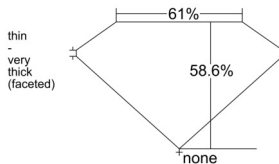

GIA®

FACSIMILE

GIA REPORT

7518213281

Verify this report at GIA.edu

GIA NATURAL DIAMOND DOSSIER®

January 15, 2025
GIA Report Number 7518213281
Shape and Cutting Style ..... Heart Brilliant
Measurements ..... 5.81 x 6.39 x 3.74 mm

GRADING RESULTS

Carat Weight ..... 0.80 carat
Color Grade ..... G
Clarity Grade VS1

ADDITIONAL GRADING INFORMATION

Polish ..... Excellent
Symmetry ..... Excellent
Fluorescence ..... None
Clarity Characteristics ..... Cloud, Feather, Pinpoint
Inscription(s): GIA 7518213281

PROPORTIONS

Profile not to actual proportions

GRADING SCALES

GIA COLOR SCALE		GIA CLARITY SCALE	
COLORLESS	D	VERY VERY SLIGHTLY INCLUDED	FLAWLESS
	E		INTERNALLY FLAWLESS
	F		VVS₁
	G		VVS₂
	H		VS₁
	I		VS₂
	J		SI₁
	K		SI₂
	L		I₁
	M		I₂
NEAR COLORLESS	N	SLIGHTLY INCLUDED	I₃
	O		
	P		
	Q		
FAINT	R		
	S		
	T		
	U		
VERT LIGHT	V		
	W		
	X		
	Y		
LIGHT	Z