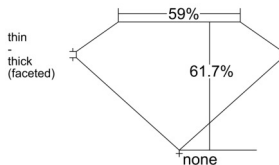

GIA®

FACSIMILE

GIA REPORT 7518221046

Verify this report at GIA.edu

GIA NATURAL DIAMOND DOSSIER®

January 16, 2025
GIA Report Number 7518221046
Shape and Cutting Style ..... Oval Brilliant
Measurements ..... 6.27 x 4.34 x 2.67 mm

GRADING RESULTS

Carat Weight ..... 0.45 carat
Color Grade ..... G
Clarity Grade VVS1

ADDITIONAL GRADING INFORMATION

Polish ..... Excellent
Symmetry ..... Very Good
Fluorescence ..... None
Clarity Characteristics ..... Pinpoint
Inscription(s): GIA 7518221046

PROPORTIONS

Profile not to actual proportions

GRADING SCALES

GIA COLOR SCALE		GIA CLARITY SCALE	
COLORLESS	D	VERY VERY SLIGHTLY INCLUDED	FLAWLESS
	E		INTERNALLY FLAWLESS
	F		VVS₁
	G		VVS₂
	H		VS₁
	I		VS₂
	J		SI₁
	K		SI₂
	L		I₁
	M		I₂
NEAR COLORLESS	N	SLIGHTLY INCLUDED	I₃
	O		
	P		
	Q		
FAINT	R		
	S		
	T		
	U		
VERT LIGHT	V		
	W		
	X		
	Y		
LIGHT	Z