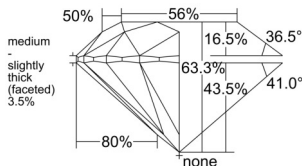

GIA®

FACSIMILE

GIA REPORT 7518221735

Verify this report at GIA.edu

GIA NATURAL DIAMOND DOSSIER®

January 17, 2025
GIA Report Number 7518221735
Shape and Cutting Style ..... Round Brilliant
Measurements ..... 4.88 - 4.92 x 3.10 mm

GRADING RESULTS

Carat Weight ..... 0.46 carat
Color Grade ..... H
Clarity Grade VS1
Cut Grade ..... Excellent

ADDITIONAL GRADING INFORMATION

Polish ..... Excellent
Symmetry ..... Excellent
Fluorescence ..... Medium Blue
Clarity Characteristics ..... Cloud
Inscription(s): GIA 7518221735

PROPORTIONS

GRADING SCALES

GIA COLOR SCALE	GIA CLARITY SCALE	GIA CUT SCALE	
D	FLAWLESS	EXCELLENT	
E	INTERNALLY FLAWLESS		
F		VVS₁	VERY GOOD
G	VVS₂		
H	VS₁	GOOD	
I	VS₂		
J	SI₁	FAIR	
K	SI₂		
L	I₁	POOR	
M	I₂		
N	I₃		
O			
P			
Q			
R			
S			
T			
U			
V			
W			
X			
Y			
Z