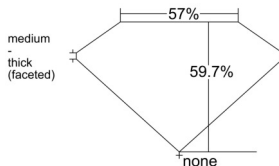

GIA®

FACSIMILE

GIA REPORT 7518229541

Verify this report at GIA.edu

GIA NATURAL DIAMOND DOSSIER®

January 17, 2025
GIA Report Number 7518229541
Shape and Cutting Style ..... Heart Brilliant
Measurements ..... 5.45 x 6.17 x 3.69 mm

GRADING RESULTS

Carat Weight ..... 0.72 carat
Color Grade L
Clarity Grade VS2

ADDITIONAL GRADING INFORMATION

Polish ..... Excellent
Symmetry ..... Excellent
Fluorescence ..... None
Clarity Characteristics..... Feather, Crystal, Needle
Inspection(s): GIA 7518229541

PROPORTIONS

Profile not to actual proportions

GRADING SCALES

GIA COLOR SCALE		GIA CLARITY SCALE			
COLORLESS	D	VERY VERY SLIGHTLY INCLUDED	FLAWLESS		
	E		INTERNALLY FLAWLESS		
	F	VERY SLIGHTLY INCLUDED	VVS₁		
	G		VVS₂		
	H		VS₁		
	NEAR COLORLESS	I	SLIGHTLY INCLUDED	VS₂	
		J		SI₁	
		FAINT	K	INCLUDED	SI₂
			L		I₁
			M		I₂
VERTICALLY LIGHT	N	LIGHT	I₃		
	O				
	P				
	Q				
	R