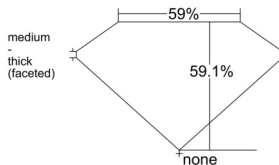

GIA®

FACSIMILE

GIA REPORT

7518254557

Verify this report at GIA.edu

GIA NATURAL DIAMOND DOSSIER®

January 22, 2025
GIA Report Number 7518254557
Shape and Cutting Style ..... Heart Brilliant
Measurements ..... 4.80 x 5.61 x 3.32 mm

GRADING RESULTS

Carat Weight ..... 0.50 carat
Color Grade ..... G
Clarity Grade SI1

ADDITIONAL GRADING INFORMATION

Polish ..... Excellent
Symmetry ..... Excellent
Fluorescence ..... None
Clarity Characteristics ..... Cloud, Crystal
Inscription(s): GIA 7518254557

PROPORTIONS

Profile not to actual proportions

GRADING SCALES

GIA COLOR SCALE		GIA CLARITY SCALE			
COLORLESS	D	VERY VERY SLIGHTLY INCLUDED	FLAWLESS		
	E		INTERNALLY FLAWLESS		
	F	VERY SLIGHTLY INCLUDED	VVS₁		
	G		VVS₂		
	H		VS₁		
	NEAR COLORLESS	I	SLIGHTLY INCLUDED	VS₂	
		J		SI₁	
		FAINT	K	INCLUDED	SI₂
			L		I₁
			M		I₂
VERT LIGHT	N	NOT GRADED	I₃		
	O				
	P				
	Q				
	R				
	S				
	T				
LIGHT	U				
	V				
	W				
	X				
Y					
Z