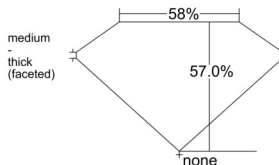

GIA®

FACSIMILE

GIA REPORT

7518265261

Verify this report at GIA.edu

GIA NATURAL DIAMOND DOSSIER®

January 23, 2025
GIA Report Number 7518265261
Shape and Cutting Style ..... Heart Brilliant
Measurements ..... 5.04 x 5.84 x 3.33 mm

GRADING RESULTS

Carat Weight ..... 0.56 carat
Color Grade ..... F
Clarity Grade VS2

ADDITIONAL GRADING INFORMATION

Polish ..... Excellent
Symmetry ..... Excellent
Fluorescence ..... None
Clarity Characteristics ..... Crystal, Feather
Inscription(s): GIA 7518265261

PROPORTIONS

Profile not to actual proportions

GRADING SCALES

GIA COLOR SCALE		GIA CLARITY SCALE			
COLORLESS	D	VERY VERY SLIGHTLY INCLUDED	FLAWLESS		
	E		INTERNALLY FLAWLESS		
	F		VVS₁		
	NEAR COLORLESS	G	VERY SLIGHTLY INCLUDED	VVS₂	
		H		VS₁	
		FAINT	I	SLIGHTLY INCLUDED	VS₂
			J		SI₁
	K		SI₂		
	VERT LIGHT		L	INCLUDED	I₁
			M		I₂
N			I₃		
O					
P					
Q					
R					
LIGHT	S				
	T				
	U				
	V				
	W				
	Z