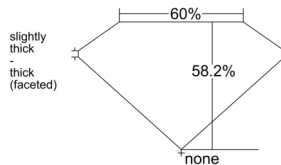

GIA®

FACSIMILE

GIA REPORT

7518296340

Verify this report at GIA.edu

GIA NATURAL DIAMOND DOSSIER®

January 28, 2025
GIA Report Number 7518296340
Shape and Cutting Style ..... Heart Brilliant
Measurements ..... 4.93 x 5.58 x 3.25 mm

GRADING RESULTS

Carat Weight ..... 0.52 carat
Color Grade ..... G
Clarity Grade VVS1

ADDITIONAL GRADING INFORMATION

Polish ..... Excellent
Symmetry ..... Excellent
Fluorescence ..... None
Clarity Characteristics ..... Cloud
Inscription(s): GIA 7518296340

PROPORTIONS

Profile not to actual proportions

GRADING SCALES

GIA COLOR SCALE		GIA CLARITY SCALE			
COLORLESS	D	VERY VERY SLIGHTLY INCLUDED	FLAWLESS		
	E		INTERNALLY FLAWLESS		
	F	VERY SLIGHTLY INCLUDED	VVS₁		
	G		VVS₂		
	H		VS₁		
	NEAR COLORLESS	I	SLIGHTLY INCLUDED	VS₂	
		J		SI₁	
		FAINT	K	INCLUDED	SI₂
			L		I₁
			M		I₂
VERT LIGHT	N	LIGHT	I₃		
	O				
	P				
	Q				
	R				
	S				
	T				
U					
V					
W					
X					
Y					
Z