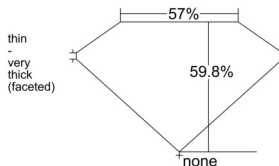

GIA®

FACSIMILE

GIA REPORT

7518296887

Verify this report at GIA.edu

GIA NATURAL DIAMOND DOSSIER®

January 27, 2025
GIA Report Number 7518296887
Shape and Cutting Style ..... Heart Brilliant
Measurements ..... 5.14 x 5.91 x 3.53 mm

GRADING RESULTS

Carat Weight ..... 0.60 carat
Color Grade I
Clarity Grade VS1

ADDITIONAL GRADING INFORMATION

Polish ..... Excellent
Symmetry ..... Excellent
Fluorescence ..... None
Clarity Characteristics..... Crystal, Knot, Cloud, Pinpoint
Inspection(s): GIA 7518296887

PROPORTIONS

Profile not to actual proportions

GRADING SCALES

GIA COLOR SCALE		GIA CLARITY SCALE			
COLORLESS	D	VERY VERY SLIGHTLY INCLUDED	FLAWLESS		
	E		INTERNALLY FLAWLESS		
	F		VS₁		
	NEAR COLORLESS	G	VERY SLIGHTLY INCLUDED	VS₂	
		H		VS₁	
		FANT	I	SLIGHTLY INCLUDED	VS₂
			J		SI₁
	K		SI₂		
	VERT LIGHT		L	INCLUDED	I₁
		M	I₂		
N		I₃			
LIGHT		O			
		P			
		Q			
		R			
	S				
	T				
	Z