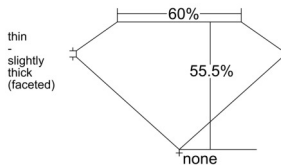

GIA®

FACSIMILE

GIA REPORT

7518303437

Verify this report at GIA.edu

GIA NATURAL DIAMOND DOSSIER®

January 28, 2025
GIA Report Number 7518303437
Shape and Cutting Style ..... Heart Brilliant
Measurements ..... 5.70 x 6.42 x 3.57 mm

GRADING RESULTS

Carat Weight ..... 0.75 carat
Color Grade ..... G
Clarity Grade SI1

ADDITIONAL GRADING INFORMATION

Polish ..... Excellent
Symmetry ..... Excellent
Fluorescence ..... None
Clarity Characteristics..... Cloud, Feather, Crystal
Inscription(s): GIA 7518303437

PROPORTIONS

Profile not to actual proportions

GRADING SCALES

GIA COLOR SCALE		GIA CLARITY SCALE			
COLORLESS	D	VERY VERY SLIGHTLY INCLUDED	FLAWLESS		
	E		INTERNALLY FLAWLESS		
	F		VVS₁		
	NEAR COLORLESS	G	VVS₂		
		H	VERY SLIGHTLY INCLUDED	VS₁	
		I		VS₂	
		FAINT	J	SLIGHTLY INCLUDED	SI₁
			K		SI₂
	L		INCLUDED		I₁
	M			I₂	
VERT LIGHT	N		INCLUDED	I₃	
	O				
	P				
	Q				
	R				
LIGHT	S				
	T				
	U				
	V				
	W				
	X				
	Y				
	Z