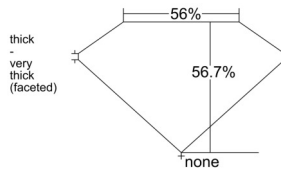

GIA®

FACSIMILE

GIA REPORT

7518309601

Verify this report at GIA.edu

GIA NATURAL DIAMOND DOSSIER®

January 28, 2025
GIA Report Number 7518309601
Shape and Cutting Style ..... Heart Brilliant
Measurements ..... 5.98 x 6.71 x 3.81 mm

GRADING RESULTS

Carat Weight ..... 0.90 carat
Color Grade ..... F
Clarity Grade VS2

ADDITIONAL GRADING INFORMATION

Polish ..... Excellent
Symmetry ..... Very Good
Fluorescence ..... Medium Blue
Clarity Characteristics..... Crystal, Cloud, Feather
Inscription(s): GIA 7518309601

PROPORTIONS

Profile not to actual proportions

GRADING SCALES

GIA COLOR SCALE		GIA CLARITY SCALE			
COLORLESS	D	VERY VERY SLIGHTLY INCLUDED	FLAWLESS		
	E		INTERNALLY FLAWLESS		
	F	VERY SLIGHTLY INCLUDED	VVS₁		
	G		VVS₂		
	H		VS₁		
	NEAR COLORLESS	I	SLIGHTLY INCLUDED	VS₂	
		J		SI₁	
		FAINT	K	INCLUDED	SI₂
			L		I₁
			M		I₂
VERT LIGHT	N	LIGHT	I₃		
	O				
	P				
	Q				
	R