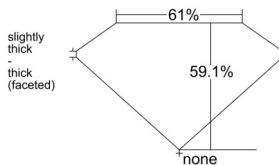

GIA®

FACSIMILE

GIA REPORT 7518354926

Verify this report at GIA.edu

GIA NATURAL DIAMOND DOSSIER®

February 04, 2025
GIA Report Number 7518354926
Shape and Cutting Style ..... Heart Brilliant
Measurements ..... 4.91 x 5.55 x 3.28 mm

GRADING RESULTS

Carat Weight ..... 0.51 carat
Color Grade ..... D
Clarity Grade SI1

ADDITIONAL GRADING INFORMATION

Polish ..... Excellent
Symmetry ..... Excellent
Fluorescence ..... None
Clarity Characteristics ..... Crystal
Inscription(s): GIA 7518354926

PROPORTIONS

Profile not to actual proportions

GRADING SCALES

GIA COLOR SCALE		GIA CLARITY SCALE			
COLORLESS	D	VERY VERY SLIGHTLY INCLUDED	FLAWLESS		
	E		INTERNALLY FLAWLESS		
	F		VVS₁		
	NEAR COLORLESS	G	VERY SLIGHTLY INCLUDED	VVS₂	
		H		VS₁	
		FAINT	I	SLIGHTLY INCLUDED	VS₂
			J		SI₁
	LIGHT	K	INCLUDED	SI₂	
		L		I₁	
		M		I₂	
VERY LIGHT		N	INCLUDED	I₃	
		O			
		P			
Q					
R					
S					
T					
U					
V					
W					
X					
Y					
Z