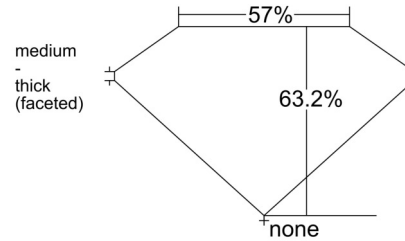

PROPORTIONS

Profile not to actual proportions