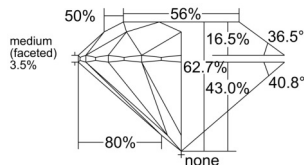

GIA®

FACSIMILE

GIA REPORT 7518361575

Verify this report at GIA.edu

GIA NATURAL DIAMOND DOSSIER®

February 06, 2025
GIA Report Number 7518361575
Shape and Cutting Style ..... Round Brilliant
Measurements ..... 5.95 - 5.98 x 3.74 mm

GRADING RESULTS

Carat Weight ..... 0.81 carat
Color Grade ..... K, Faint Brown
Clarity Grade S11
Cut Grade ..... Excellent

ADDITIONAL GRADING INFORMATION

Polish ..... Excellent
Symmetry ..... Excellent
Fluorescence ..... Faint
Clarity Characteristics..... Cloud, Crystal, Feather
Inscription(s): GIA 7518361575

PROPORTIONS

Profile to actual proportions

GRADING SCALES

GIA COLOR SCALE	GIA CLARITY SCALE	GIA CUT SCALE	
D	FLAWLESS	EXCELLENT	
E	INTERNALLY FLAWLESS		
F		VVS₁	VERY GOOD
G	VVS₂		
H	VS₁	GOOD	
I	VS₂		
J	S1₁	FAIR	
K	S1₂		
L	I₁	POOR	
M			I₂
N	I₃		
O			
P			
Q			
R			
S			
T			
U			
V			
W			
X			
Y			
Z