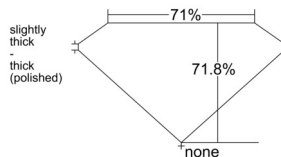

GIA®

FACSIMILE

GIA REPORT

7518364848

Verify this report at GIA.edu

GIA NATURAL DIAMOND DOSSIER®

February 06, 2025

GIA Report Number 7518364848

Shape and Cutting Style ..... Square Modified Brilliant

Measurements ..... 4.34 x 4.32 x 3.10 mm

GRADING RESULTS

Carat Weight ..... 0.51 carat

Color Grade ..... G

Clarity Grade VVS1

ADDITIONAL GRADING INFORMATION

Polish ..... Excellent

Symmetry ..... Very Good

Fluorescence ..... None

Clarity Characteristics..... Needle, Cloud, Feather, Cavity

Inspection(s): GIA 7518364848

PROPORTIONS

Profile not to actual proportions

GRADING SCALES

GIA COLOR SCALE		GIA CLARITY SCALE			
COLORLESS	D	VERY VERY SLIGHTLY INCLUDED	FLAWLESS		
	E		INTERNALLY FLAWLESS		
	F		VVS₁		
	NEAR COLORLESS	G	VVS₂		
		H	VERY SLIGHTLY INCLUDED	VS₁	
		I		VS₂	
		FAINT	J	SLIGHTLY INCLUDED	SI₁
			K		SI₂
	L		INCLUDED		I₁
	M			I₂	
VERT LIGHT	N		INCLUDED	I₃	
	O				
	P				
	Q				
	R				
LIGHT	S				
	T				
	U				
	V				
	W				
	X				
	Y				
	Z