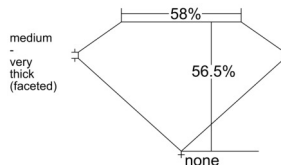

GIA®

FACSIMILE

GIA REPORT

7518372304

Verify this report at GIA.edu

GIA NATURAL DIAMOND DOSSIER®

February 06, 2025

GIA Report Number 7518372304

Shape and Cutting Style ..... Heart Brilliant

Measurements ..... 4.91 x 5.72 x 3.23 mm

GRADING RESULTS

Carat Weight ..... 0.54 carat

Color Grade ..... G

Clarity Grade VS1

ADDITIONAL GRADING INFORMATION

Polish ..... Excellent

Symmetry ..... Excellent

Fluorescence ..... None

Clarity Characteristics..... Twinning Wisp, Feather

Inscription(s): GIA 7518372304

PROPORTIONS

Profile not to actual proportions

GRADING SCALES

GIA COLOR SCALE		GIA CLARITY SCALE			
COLORLESS	D	VERY VERY SLIGHTLY INCLUDED	FLAWLESS		
	E		INTERNALLY FLAWLESS		
	F	VERY SLIGHTLY INCLUDED	VVS₁		
	G		VVS₂		
	H		VS₁		
	NEAR COLORLESS	I	SLIGHTLY INCLUDED	VS₂	
		J		SI₁	
		FAINT	K	INCLUDED	SI₂
			L		I₁
			M		I₂
VERT LIGHT	N	INCLUDED	I₃		
	O				
	P				
	Q				
	R				
LIGHT	S				
	T				
	U				
	V				
	W				
X					
Y					
Z