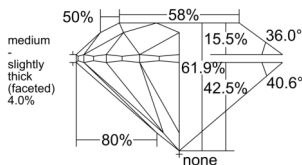

GIA®

FACSIMILE

GIA REPORT 7518389838

Verify this report at GIA.edu

GIA NATURAL DIAMOND DOSSIER®

February 10, 2025
GIA Report Number 7518389838
Shape and Cutting Style ..... Round Brilliant
Measurements ..... 5.27 - 5.31 x 3.27 mm

GRADING RESULTS

Carat Weight ..... 0.57 carat
Color Grade ..... H
Clarity Grade VS2
Cut Grade ..... Excellent

ADDITIONAL GRADING INFORMATION

Polish ..... Excellent
Symmetry ..... Excellent
Fluorescence ..... None
Clarity Characteristics ..... Crystal, Cloud
Inscription(s): GIA 7518389838

PROPORTIONS

GRADING SCALES

GIA COLOR SCALE	GIA CLARITY SCALE	GIA CUT SCALE	
D	FLAWLESS	EXCELLENT	
E	INTERNALLY FLAWLESS		
F		VVS₁	VERY GOOD
G	VVS₂		
H	VS₁	GOOD	
I	VS₂		
J	SI₁	FAIR	
K	SI₂		
L	I₁	POOR	
M	I₂		
N	I₃		
O			
P			
Q			
R			
S			
T			
U			
V			
W			
X			
Y			
Z