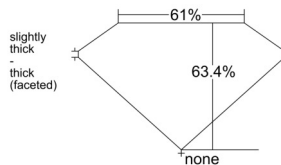

GIA®

FACSIMILE

GIA REPORT

7518392568

Verify this report at GIA.edu

GIA NATURAL DIAMOND DOSSIER®

February 10, 2025

GIA Report Number 7518392568

Shape and Cutting Style ..... Oval Brilliant

Measurements ..... 5.41 x 3.98 x 2.52 mm

GRADING RESULTS

Carat Weight ..... 0.35 carat

Color Grade ..... D

Clarity Grade VS2

ADDITIONAL GRADING INFORMATION

Polish ..... Very Good

Symmetry ..... Very Good

Fluorescence ..... Medium Blue

Clarity Characteristics ..... Crystal

Inscription(s): GIA 7518392568

PROPORTIONS

Profile not to actual proportions

GRADING SCALES

GIA COLOR SCALE		GIA CLARITY SCALE			
COLORLESS	D	VERY VERY SLIGHTLY INCLUDED	FLAWLESS		
	E		INTERNALLY FLAWLESS		
	F	VERY SLIGHTLY INCLUDED	VS₁		
	G		VS₂		
	H		VS₁		
	NEAR COLORLESS	I	SLIGHTLY INCLUDED	SI₁	
		J		SI₂	
		FAINT	K	INCLUDED	I₁
			L		I₂
			M		I₃
VERT LIGHT	N				
	O				
	P				
	Q				
	R				
	S				
	T				
LIGHT	U				
	V				
	W				
	X				
	Y				
	Z