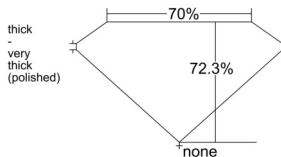

GIA®

FACSIMILE

GIA REPORT

7518559634

Verify this report at GIA.edu

GIA NATURAL DIAMOND DOSSIER®

March 04, 2025
GIA Report Number 7518559634
Shape and Cutting Style ..... Emerald Cut
Measurements ..... 5.94 x 4.58 x 3.31 mm

GRADING RESULTS

Carat Weight ..... 0.90 carat
Color Grade ..... J
Clarity Grade VS1

ADDITIONAL GRADING INFORMATION

Polish ..... Excellent
Symmetry ..... Excellent
Fluorescence ..... None
Clarity Characteristics ..... Cloud, Pinpoint
Inscription(s): GIA 7518559634

PROPORTIONS

Profile not to actual proportions

GRADING SCALES

GIA COLOR SCALE		GIA CLARITY SCALE			
COLORLESS	D	VERY VERY SLIGHTLY INCLUDED	FLAWLESS		
	E		INTERNALLY FLAWLESS		
	F		VVS₁		
	G		VVS₂		
	NEAR COLORLESS	H	VERY SLIGHTLY INCLUDED	VS₁	
		I		VS₂	
		FAINT	J	SLIGHTLY INCLUDED	SI₁
			K		SI₂
	L		I₁		
	VERT LIGHT		M	INCLUDED	I₂
N			I₃		
O					
LIGHT		P			
		Q			
		R			
	S				
	T				
	U				
V					
W					
X					
Y					
Z