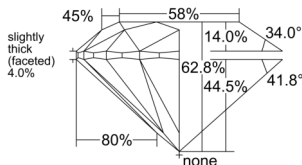

GIA®

FACSIMILE

GIA REPORT

7518588290

Verify this report at GIA.edu

GIA NATURAL DIAMOND DOSSIER®

March 07, 2025
GIA Report Number 7518588290
Shape and Cutting Style ..... Round Brilliant
Measurements ..... 5.15 - 5.19 x 3.25 mm

GRADING RESULTS

Carat Weight ..... 0.53 carat
Color Grade ..... D
Clarity Grade VVS2
Cut Grade ..... Excellent

ADDITIONAL GRADING INFORMATION

Polish ..... Excellent
Symmetry ..... Excellent
Fluorescence ..... Strong Blue
Clarity Characteristics..... Needle, Cloud, Pinpoint
Inscription(s): GIA 7518588290

PROPORTIONS

Profile to actual proportions

GRADING SCALES

GIA COLOR SCALE

COLOURLESS	D
	E
	F
	G
	H
	I
	J
NEAR COLOURLESS	K
	L
FAIN	M
	N
	O
	P
VERY LIGHT	Q
	R
	S
	T
	U
	V
	W
	X
	Y
LIGHT	Z

GIA CLARITY SCALE

FLAWLESS	VERY VERY SLIGHTLY INCLUDED	VVS₁	VVS₂	VS₁	VS₂	SI₁	SI₂	I₁	I₂	I₃	
											VERY SLIGHTLY INCLUDED
INTERNALLY FLAWLESS											

GIA CUT SCALE

EXCELLENT
VERY GOOD
GOOD
FAIR
POOR