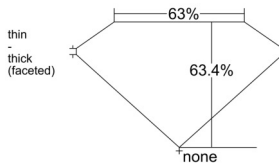

GIA®

FACSIMILE

GIA REPORT 7518630426

Verify this report at GIA.edu

GIA NATURAL DIAMOND DOSSIER®

March 13, 2025
GIA Report Number 7518630426
Shape and Cutting Style ..... Pear Brilliant
Measurements ..... 5.71 x 3.78 x 2.40 mm

GRADING RESULTS

Carat Weight ..... 0.30 carat
Color Grade ..... F
Clarity Grade VVS1

ADDITIONAL GRADING INFORMATION

Polish ..... Excellent
Symmetry ..... Very Good
Fluorescence ..... None
Clarity Characteristics ..... Cavity
Inscription(s): GIA 7518630426

PROPORTIONS

Profile not to actual proportions

GRADING SCALES

GIA COLOR SCALE		GIA CLARITY SCALE			
COLORLESS	D	VERY VERY SLIGHTLY INCLUDED	FLAWLESS		
	E		INTERNALLY FLAWLESS		
	F		VVS₁		
	NEAR COLORLESS	G	VVS₂		
		H	VERY SLIGHTLY INCLUDED	VS₁	
		I		VS₂	
		FAINT	J	SLIGHTLY INCLUDED	SI₁
	K		SI₂		
	L		INCLUDED		I₁
	M			I₂	
N	I₃				
VERT LIGHT	O				
	P				
	Q				
	R				
	LIGHT	S			
		T			
		U			
		V			
W					
X					
Y					
Z