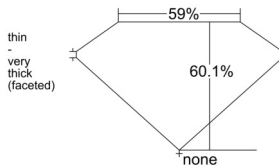

GIA®

FACSIMILE

GIA REPORT 7518633096

Verify this report at gia.edu

GIA NATURAL DIAMOND DOSSIER®

March 13, 2025
GIA Report Number 7518633096
Shape and Cutting Style ..... Heart Brilliant
Measurements ..... 4.91 x 5.87 x 3.52 mm

GRADING RESULTS

Carat Weight ..... 0.60 carat
Color Grade ..... E
Clarity Grade VS1

ADDITIONAL GRADING INFORMATION

Polish ..... Excellent
Symmetry ..... Very Good
Fluorescence ..... None
Clarity Characteristics..... Crystal, Feather, Indented Natural
Inscription(s): GIA 7518633096

PROPORTIONS

Profile not to actual proportions

GRADING SCALES

GIA COLOR SCALE		GIA CLARITY SCALE			
COLORLESS	D	VERY VERY SLIGHTLY INCLUDED	FLAWLESS		
	E		INTERNALLY FLAWLESS		
	F	VERY SLIGHTLY INCLUDED	VS₁		
	G		VS₂		
	H		VS₁		
	NEAR COLORLESS	I	SLIGHTLY INCLUDED	VS₂	
		J		SI₁	
		FAINT	K	INCLUDED	SI₂
			L		I₁
			M		I₂
VERT LIGHT	N	LIGHT	I₃		
	O				
	P				
	Q				
	R