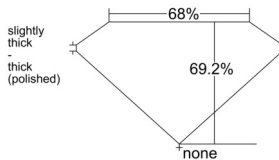

GIA®

FACSIMILE

GIA REPORT 7518642071

Verify this report at GIA.edu

GIA NATURAL DIAMOND DOSSIER®

March 18, 2025
GIA Report Number 7518642071
Shape and Cutting Style ..... Emerald Cut
Measurements ..... 4.57 x 3.05 x 2.11 mm

GRADING RESULTS

Carat Weight ..... 0.30 carat
Color Grade I
Clarity Grade VS1

ADDITIONAL GRADING INFORMATION

Polish ..... Excellent
Symmetry ..... Excellent
Fluorescence ..... None
Clarity Characteristics ..... Cloud, Needle, Pinpoint
Inscription(s): GIA 7518642071

PROPORTIONS

Profile not to actual proportions

GRADING SCALES

GIA COLOR SCALE		GIA CLARITY SCALE			
COLORLESS	D	VERY VERY SLIGHTLY INCLUDED	FLAWLESS		
	E		INTERNALLY FLAWLESS		
	F	VERY SLIGHTLY INCLUDED	VVS₁		
	G		VVS₂		
	H		VS₁		
	NEAR COLORLESS	I	SLIGHTLY INCLUDED	VS₂	
		J		SI₁	
		FAINT	K	INCLUDED	SI₂
			L		I₁
			M		I₂
VERT LIGHT			N	INCLUDED	I₃
			O		
			P		
	Q				
LIGHT	R				
	S				
	T				
	U				
	V				
	Z