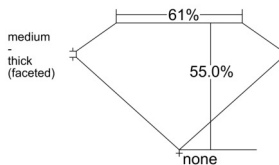

GIA®

FACSIMILE

GIA REPORT 7518690939

Verify this report at GIA.edu

GIA NATURAL DIAMOND DOSSIER®

March 24, 2025
GIA Report Number 7518690939
Shape and Cutting Style ..... Heart Brilliant
Measurements ..... 5.09 x 5.63 x 3.09 mm

GRADING RESULTS

Carat Weight ..... 0.50 carat
Color Grade ..... D
Clarity Grade VS2

ADDITIONAL GRADING INFORMATION

Polish ..... Excellent
Symmetry ..... Very Good
Fluorescence ..... Strong Blue
Clarity Characteristics ..... Crystal
Inscription(s): GIA 7518690939

PROPORTIONS

Profile not to actual proportions

GRADING SCALES

GIA COLOR SCALE		GIA CLARITY SCALE			
COLORLESS	D	VERY VERY SLIGHTLY INCLUDED	FLAWLESS		
	E		INTERNALLY FLAWLESS		
	F	VERY SLIGHTLY INCLUDED	VVS₁		
	G		VVS₂		
	H		VS₁		
	NEAR COLORLESS	I	SLIGHTLY INCLUDED	VS₂	
		J		SI₁	
		FAINT	K	INCLUDED	SI₂
			L		I₁
			M		I₂
VERT LIGHT	N	LIGHT	I₃		
	O				
	P				
	Q				
	R				
	S				
	T