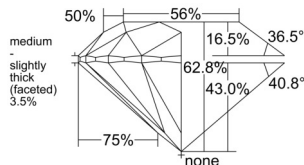

GIA®

FACSIMILE

GIA REPORT

7518700810

Verify this report at GIA.edu

GIA NATURAL DIAMOND DOSSIER®

March 28, 2025
GIA Report Number **7518700810**
Shape and Cutting Style ..... **Round Brilliant**
Measurements ..... **4.26 - 4.28 x 2.68 mm**

GRADING RESULTS

Carat Weight ..... **0.30 carat**
Color Grade ..... **I**
Clarity Grade **VS2**
Cut Grade ..... **Excellent**

ADDITIONAL GRADING INFORMATION

Polish ..... **Excellent**
Symmetry ..... **Very Good**
Fluorescence ..... **Strong Blue**
Clarity Characteristics ..... **Crystal, Cloud**
Inscription(s): **GIA 7518700810**

PROPORTIONS

Profile to actual proportions

GRADING SCALES

GIA COLOR SCALE

COLORLESS	D
	E
	F
	G
	H
	I
	J
NEAR COLORLESS	K
	L
Faint	M
	N
	O
	P
Very Light	Q
	R
	S
	T
	U
	V
	W
	X
	Y
Light	Z

GIA CLARITY SCALE

FLAWLESS	VERY VERY SLIGHTLY INCLUDED	I₁	
			I₂
INTERNALLY FLAWLESS	VERY SLIGHTLY INCLUDED	SI₁	
			SI₂
VVS₁	SLIGHTLY INCLUDED	I₁	
			I₂
VVS₂	VERY SLIGHTLY INCLUDED	I₃	
VS₁	VERY SLIGHTLY INCLUDED		
VS₂	VERY SLIGHTLY INCLUDED		
Slightly Included	VERY SLIGHTLY INCLUDED		
Slightly Included	VERY SLIGHTLY INCLUDED		
Slightly Included	VERY SLIGHTLY INCLUDED		

GIA CUT SCALE

EXCELLENT	VERY GOOD	GOOD	FAIR	POOR