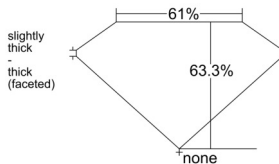

GIA®

FACSIMILE

GIA REPORT

7518728574

Verify this report at GIA.edu

GIA NATURAL DIAMOND DOSSIER®

March 27, 2025
GIA Report Number 7518728574
Shape and Cutting Style ..... Pear Brilliant
Measurements ..... 6.28 x 4.18 x 2.65 mm

GRADING RESULTS

Carat Weight ..... 0.42 carat
Color Grade ..... E
Clarity Grade VVS1

ADDITIONAL GRADING INFORMATION

Polish ..... Excellent
Symmetry ..... Excellent
Fluorescence ..... Medium Blue
Clarity Characteristics..... Feather, Chip
Inscription(s): GIA 7518728574

PROPORTIONS

Profile not to actual proportions

GRADING SCALES

GIA COLOR SCALE		GIA CLARITY SCALE			
COLORLESS	D	VERY VERY SLIGHTLY INCLUDED	FLAWLESS		
	E		INTERNALLY FLAWLESS		
	F		VVS₁		
	NEAR COLORLESS	G	VERY SLIGHTLY INCLUDED	VVS₂	
		H		VS₁	
		FANT	I	SLIGHTLY INCLUDED	VS₂
			J		SI₁
	LIGHT	K	INCLUDED	SI₂	
		L		I₁	
		M		I₂	
N		Z	I₃		
O					
P					
Q					
R					
S					
T					
U					
V					
W					
X					
Y					
Z