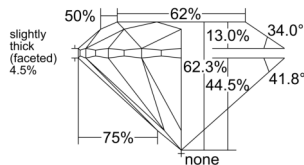

GIA®

FACSIMILE

GIA REPORT 7518742466

Verify this report at GIA.edu

GIA NATURAL DIAMOND DOSSIER®

March 27, 2025
GIA Report Number 7518742466
Shape and Cutting Style ..... Round Brilliant
Measurements ..... 4.74 - 4.79 x 2.97 mm

GRADING RESULTS

Carat Weight ..... 0.42 carat
Color Grade ..... J
Clarity Grade VS1
Cut Grade ..... Excellent

ADDITIONAL GRADING INFORMATION

Polish ..... Excellent
Symmetry ..... Excellent
Fluorescence ..... Faint
Clarity Characteristics ..... Crystal, Cloud
Inscription(s): GIA 7518742466

PROPORTIONS

Profile to actual proportions