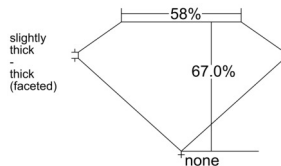

GIA®

FACSIMILE

GIA REPORT

7518752466

Verify this report at GIA.edu

GIA NATURAL DIAMOND DOSSIER®

March 28, 2025

GIA Report Number 7518752466

Shape and Cutting Style ..... Cushion Modified Brilliant

Measurements ..... 4.62 x 4.44 x 2.98 mm

GRADING RESULTS

Carat Weight ..... 0.51 carat

Color Grade ..... E

Clarity Grade VVS2

ADDITIONAL GRADING INFORMATION

Polish ..... Excellent

Symmetry ..... Excellent

Fluorescence ..... None

Clarity Characteristics..... Pinpoint, Feather

Inscription(s): GIA 7518752466

PROPORTIONS

Profile not to actual proportions

GRADING SCALES

GIA COLOR SCALE		GIA CLARITY SCALE	
COLORLESS	D	VERY VERY SLIGHTLY INCLUDED	FLAWLESS
	E		INTERNALLY FLAWLESS
	F		VVS₁
	G		VVS₂
	H		VS₁
	I		VS₂
	J		SI₁
	K		SI₂
	L		I₁
	M		I₂
NEAR COLORLESS	N	SLIGHTLY INCLUDED	I₃
	O		
	P		
	Q		
FAINT	R		
	S		
	T		
	U		
VERT LIGHT	V		
	W		
	X		
	Y		
LIGHT	Z