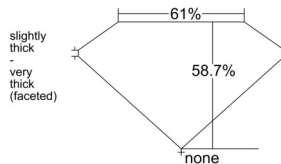

GIA®

FACSIMILE

GIA REPORT

7518769208

Verify this report at GIA.edu

GIA NATURAL DIAMOND DOSSIER®

March 31, 2025
GIA Report Number 7518769208
Shape and Cutting Style ..... Heart Brilliant
Measurements ..... 4.84 x 5.60 x 3.29 mm

GRADING RESULTS

Carat Weight ..... 0.50 carat
Color Grade ..... H
Clarity Grade VVS2

ADDITIONAL GRADING INFORMATION

Polish ..... Excellent
Symmetry ..... Excellent
Fluorescence ..... None
Clarity Characteristics ..... Pinpoint
Inscription(s): GIA 7518769208

PROPORTIONS

Profile not to actual proportions

GRADING SCALES

GIA COLOR SCALE		GIA CLARITY SCALE				
COLORLESS	D	VERY VERY SLIGHTLY INCLUDED	FLAWLESS			
	E		INTERNALLY FLAWLESS			
	F		VVS₁			
	NEAR COLORLESS	G	VERY SLIGHTLY INCLUDED	VVS₂		
		H		VS₁		
		FAINT	I	SLIGHTLY INCLUDED	VS₂	
			J		SI₁	
			LIGHT	K	INCLUDED	SI₂
	L	I₁				
	M	I₂				
N	NOT GRADED	I₃				
O						
P						
Q						
R						
S						
T						
U						
V						
W						
X						
Y						
Z