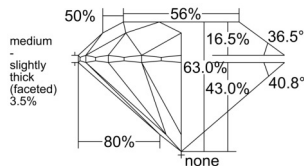

GIA®

FACSIMILE

GIA REPORT 7518769453

Verify this report at GIA.edu

GIA NATURAL DIAMOND DOSSIER®

April 01, 2025
GIA Report Number 7518769453
Shape and Cutting Style ..... Round Brilliant
Measurements ..... 5.42 - 5.45 x 3.43 mm

GRADING RESULTS

Carat Weight ..... 0.63 carat
Color Grade ..... F
Clarity Grade S11
Cut Grade ..... Excellent

ADDITIONAL GRADING INFORMATION

Polish ..... Excellent
Symmetry ..... Excellent
Fluorescence ..... Strong Blue
Clarity Characteristics ..... Crystal
Inscription(s): GIA 7518769453

PROPORTIONS

GRADING SCALES

GIA COLOR SCALE

COLORLESS	D
	E
	F
	G
	H
	I
	J
NEAR COLORLESS	K
	L
FAIN	M
	N
	O
	P
VERY LIGHT	Q
	R
	S
	T
	U
	V
LIGHT	W
	X
	Y
	Z

GIA CLARITY SCALE

FLAWLESS	INTERNAL FLAWLESS	
		FLAWLESS
VERY VERY SLIGHTLY INCLUDED	VVS₁	
	VVS₂	
VERY SLIGHTLY INCLUDED	VS₁	
	VS₂	
SLIGHTLY INCLUDED	SI₁	
	SI₂	
INCLUDED	I₁	
	I₂	
	I₃	

GIA CUT SCALE

EXCELLENT
VERY GOOD
GOOD
FAIR
POOR