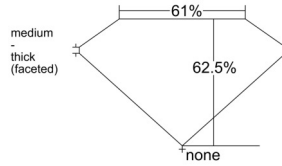

GIA®

FACSIMILE

GIA REPORT

7518836038

Verify this report at GIA.edu

GIA NATURAL DIAMOND DOSSIER®

April 08, 2025
GIA Report Number 7518836038
Shape and Cutting Style ..... Oval Brilliant
Measurements ..... 5.11 x 3.84 x 2.40 mm

GRADING RESULTS

Carat Weight ..... 0.30 carat
Color Grade ..... F
Clarity Grade VVS1

ADDITIONAL GRADING INFORMATION

Polish ..... Excellent
Symmetry ..... Very Good
Fluorescence ..... None
Clarity Characteristics..... Needle, Cloud, Pinpoint, Feather
Inscription(s): GIA 7518836038

PROPORTIONS

Profile not to actual proportions

GRADING SCALES

GIA COLOR SCALE		GIA CLARITY SCALE			
COLORLESS	D	VERY VERY SLIGHTLY INCLUDED	FLAWLESS		
	E		INTERNALLY FLAWLESS		
	F	VERY SLIGHTLY INCLUDED	VVS₁		
	G		VVS₂		
	H		VS₁		
	NEAR COLORLESS	I	SLIGHTLY INCLUDED	VS₂	
		J		SI₁	
		FAINT	K	INCLUDED	SI₂
			L		I₁
			M		I₂
VERT LIGHT	N	I₃			
	O				
	P				
	Q				
	R				
LIGHT	S				
	T				
	U				
	V				
	W				
	X				
	Y				
	Z