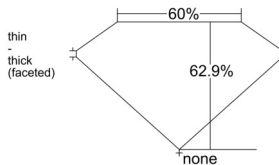

GIA®

FACSIMILE

GIA REPORT 7518860734

Verify this report at GIA.edu

GIA NATURAL DIAMOND DOSSIER®

April 10, 2025
GIA Report Number **7518860734**
Shape and Cutting Style ..... **Marquise Brilliant**
Measurements ..... **7.83 x 3.98 x 2.50 mm**

GRADING RESULTS

Carat Weight ..... **0.43 carat**
Color Grade ..... **D**
Clarity Grade **VVS2**

ADDITIONAL GRADING INFORMATION

Polish ..... **Excellent**
Symmetry ..... **Good**
Fluorescence ..... **Medium Blue**
Clarity Characteristics ..... **Pinpoint**
Inscription(s): **GIA 7518860734**

PROPORTIONS

Profile not to actual proportions

GRADING SCALES

GIA COLOR SCALE		GIA CLARITY SCALE				
COLORLESS	D	VERY VERY SLIGHTLY INCLUDED	FLAWLESS			
	E		INTERNALLY FLAWLESS			
	F		VVS₁			
	NEAR COLORLESS	G	VVS₂			
		H	VERY SLIGHTLY INCLUDED	VS₁		
		I		VS₂		
		FAINT	J	SLIGHTLY INCLUDED	SI₁	
			K		SI₂	
			L		INCLUDED	I₁
			M	I₂		
VERT LIGHT	N		LIGHT	I₃		
	O					
	P					
	Q					
	R