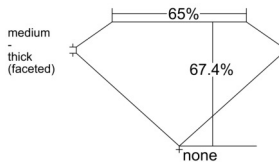

GIA®

FACSIMILE

GIA REPORT

7518869538

Verify this report at GIA.edu

GIA NATURAL DIAMOND DOSSIER®

April 14, 2025
GIA Report Number 7518869538
Shape and Cutting Style ..... Cushion Modified Brilliant
Measurements ..... 5.46 x 5.00 x 3.37 mm

GRADING RESULTS

Carat Weight ..... 0.80 carat
Color Grade ..... D
Clarity Grade VS1

ADDITIONAL GRADING INFORMATION

Polish ..... Excellent
Symmetry ..... Excellent
Fluorescence ..... Medium Blue
Clarity Characteristics..... Cloud, Crystal, Needle, Pinpoint
Inscription(s): GIA 7518869538

PROPORTIONS

Profile not to actual proportions

GRADING SCALES

GIA COLOR SCALE		GIA CLARITY SCALE		
COLORLESS	D	VERY VERY SLIGHTLY INCLUDED	FLAWLESS	
	E		INTERNALLY FLAWLESS	
	F		VS₁	
	G			
	NEAR COLORLESS		H	VS₂
			I	
	FAINT		J	VS₁
			K	
			L	VS₂
			M	
VERT LIGHT		N	SI₁	
		O		
	P	SI₂		
	Q			
	LIGHT	R	I₁	
		S		
		T	I₂	
		U		
V		I₃		
W				
X				
Y				
Z