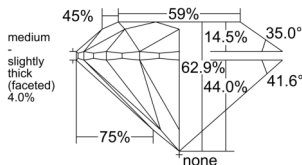

GIA®

FACSIMILE

GIA REPORT 7518912849

Verify this report at GIA.edu

GIA NATURAL DIAMOND DOSSIER®

April 17, 2025
GIA Report Number 7518912849
Shape and Cutting Style ..... Round Brilliant
Measurements ..... 5.31 - 5.34 x 3.35 mm

GRADING RESULTS

Carat Weight ..... 0.59 carat
Color Grade ..... G
Clarity Grade VS1
Cut Grade ..... Excellent

ADDITIONAL GRADING INFORMATION

Polish ..... Excellent
Symmetry ..... Excellent
Fluorescence ..... None
Clarity Characteristics..... Crystal, Cloud, Pinpoint
Inscription(s): GIA 7518912849

PROPORTIONS

Profile to actual proportions