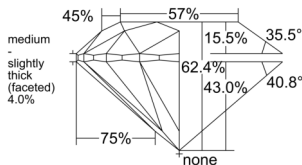

GIA®

FACSIMILE

GIA REPORT

7518933500

Verify this report at GIA.edu

GIA NATURAL DIAMOND DOSSIER®

April 21, 2025
GIA Report Number 7518933500
Shape and Cutting Style ..... Round Brilliant
Measurements ..... 4.72 - 4.74 x 2.95 mm

GRADING RESULTS

Carat Weight ..... 0.41 carat
Color Grade ..... G
Clarity Grade VS1
Cut Grade ..... Excellent

ADDITIONAL GRADING INFORMATION

Polish ..... Excellent
Symmetry ..... Excellent
Fluorescence ..... Faint
Clarity Characteristics..... Cloud, Feather, Needle
Inscription(s): GIA 7518933500

PROPORTIONS

Profile to actual proportions

GRADING SCALES

GIA COLOR SCALE

COLORED	D
	E
	F
	G
	H
	I
	J
NEAR COLORLESS	K
	L
FAIN	M
	N
	O
	P
VERY LIGHT	Q
	R
	S
	T
	U
	V
	W
	X
	Y
LIGHT	Z

GIA CLARITY SCALE

FLAWLESS	INTERNAL FLAWLESS	
		FLAWLESS
VERY VERY SLIGHTLY INCLUDED	VERY SLIGHTLY INCLUDED	
		VVS₁
VERY SLIGHTLY INCLUDED	SLIGHTLY INCLUDED	
		VVS₂
SLIGHTLY INCLUDED	INCLUDED	
		VS₁
SLIGHTLY INCLUDED	INCLUDED	
		VS₂
SLIGHTLY INCLUDED	INCLUDED	
		SI₁
SLIGHTLY INCLUDED	INCLUDED	
		SI₂
INCLUDED	INCLUDED	
		I₁
INCLUDED	INCLUDED	
		I₂
INCLUDED	INCLUDED	
		I₃

GIA CUT SCALE

EXCELLENT	
	VERY GOOD
GOOD	
	FAIR
POOR