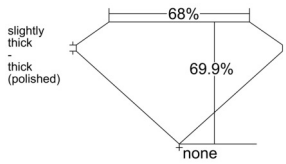

GIA®

FACSIMILE

GIA REPORT

7518938881

Verify this report at GIA.edu

GIA NATURAL DIAMOND DOSSIER®

April 21, 2025
GIA Report Number 7518938881
Shape and Cutting Style ..... Square Modified Brilliant
Measurements ..... 3.85 x 3.82 x 2.67 mm

GRADING RESULTS

Carat Weight ..... 0.32 carat
Color Grade ..... E
Clarity Grade VS1

ADDITIONAL GRADING INFORMATION

Polish ..... Very Good
Symmetry ..... Very Good
Fluorescence ..... None
Clarity Characteristics..... Crystal, Pinpoint
Inscription(s): GIA 7518938881

PROPORTIONS

Profile not to actual proportions

GRADING SCALES

GIA COLOR SCALE		GIA CLARITY SCALE			
COLORLESS	D	VERY VERY SLIGHTLY INCLUDED	FLAWLESS		
	E		INTERNALLY FLAWLESS		
	F		VVS₁		
	G		VVS₂		
	NEAR COLORLESS	H	VERY SLIGHTLY INCLUDED	VS₁	
		I		VS₂	
		FAINT	J	SLIGHTLY INCLUDED	I₁
			K		I₂
	L		I₃		
	M				
N					
O					
VERT LIGHT	P	INCLUDED			
	Q				
	R				
	S				
	T				
	U				
	V				
	W				
LIGHT	X				
	Y				
	Z