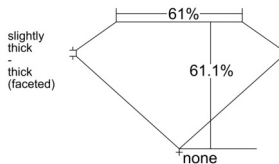

GIA®

FACSIMILE

GIA REPORT 7518956045

Verify this report at GIA.edu

GIA NATURAL DIAMOND DOSSIER®

April 23, 2025
GIA Report Number 7518956045
Shape and Cutting Style ..... Pear Brilliant
Measurements ..... 5.89 x 3.93 x 2.40 mm

GRADING RESULTS

Carat Weight ..... 0.32 carat
Color Grade ..... G
Clarity Grade VVS1

ADDITIONAL GRADING INFORMATION

Polish ..... Excellent
Symmetry ..... Excellent
Fluorescence ..... Faint
Clarity Characteristics ..... Pinpoint, Cavity
Inscription(s): GIA 7518956045

PROPORTIONS

Profile not to actual proportions

GRADING SCALES

GIA COLOR SCALE		GIA CLARITY SCALE			
COLORLESS	D	VERY VERY SLIGHTLY INCLUDED	FLAWLESS		
	E		INTERNALLY FLAWLESS		
	F	VERY SLIGHTLY INCLUDED	VVS₁		
	G		VVS₂		
	H		VS₁		
	NEAR COLORLESS	I	SLIGHTLY INCLUDED	VS₂	
		J		SI₁	
		FAINT	K	INCLUDED	SI₂
			L		I₁
			M		I₂
VERT LIGHT	N		INCLUDED	I₃	
	O				
	P				
	Q				
	LIGHT		R		
		S			
		T			
U					
V					
W					
X					
Y					
Z