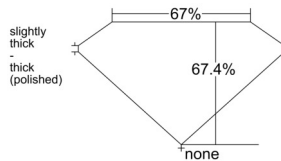

GIA®

FACSIMILE

GIA REPORT

7518994837

Verify this report at GIA.edu

GIA NATURAL DIAMOND DOSSIER®

April 26, 2025
GIA Report Number 7518994837
Shape and Cutting Style ..... Emerald Cut
Measurements ..... 5.36 x 3.95 x 2.66 mm

GRADING RESULTS

Carat Weight ..... 0.55 carat
Color Grade I
Clarity Grade VS1

ADDITIONAL GRADING INFORMATION

Polish ..... Excellent
Symmetry ..... Very Good
Fluorescence ..... None
Clarity Characteristics..... Crystal, Needle, Pinpoint
Inscription(s): GIA 7518994837

PROPORTIONS

Profile not to actual proportions

GRADING SCALES

GIA COLOR SCALE		GIA CLARITY SCALE			
COLORLESS	D	VERY VERY SLIGHTLY INCLUDED	FLAWLESS		
	E		INTERNALLY FLAWLESS		
	F	VERY SLIGHTLY INCLUDED	VVS₁		
	G		VVS₂		
	H		VS₁		
	NEAR COLORLESS	I	SLIGHTLY INCLUDED	VS₂	
		J		SI₁	
		FAINT	K	INCLUDED	SI₂
			L		I₁
			M		I₂
VERT LIGHT	N	LIGHT	I₃		
	O				
	P				
	Q				
	R