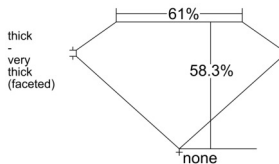

GIA®

FACSIMILE

GIA REPORT

7518998841

Verify this report at GIA.edu

GIA NATURAL DIAMOND DOSSIER®

April 26, 2025
GIA Report Number 7518998841
Shape and Cutting Style ..... Heart Brilliant
Measurements ..... 4.33 x 5.17 x 3.01 mm

GRADING RESULTS

Carat Weight ..... 0.40 carat
Color Grade I
Clarity Grade SI1

ADDITIONAL GRADING INFORMATION

Polish ..... Excellent
Symmetry ..... Very Good
Fluorescence ..... None
Clarity Characteristics ..... Cloud, Crystal
Inscription(s): GIA 7518998841

PROPORTIONS

Profile not to actual proportions

GRADING SCALES

GIA COLOR SCALE		GIA CLARITY SCALE				
COLORLESS	D	VERY VERY SLIGHTLY INCLUDED	FLAWLESS			
	E		INTERNALLY FLAWLESS			
	F		VVS₁			
	NEAR COLORLESS	G	VERY SLIGHTLY INCLUDED	VVS₂		
		H		VS₁		
		FANT	I	SLIGHTLY INCLUDED	VS₂	
			J		SI₁	
			LIGHT	K	INCLUDED	SI₂
	L	I₁				
	M	I₂				
N	NOT GRADED	I₃				
O						
P						
Q						
R						
S						
T						
U						
V						
W						
X						
Y						
Z