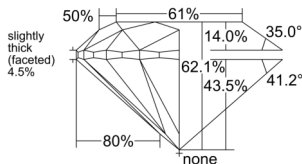

GIA®

FACSIMILE

GIA NATURAL DIAMOND DOSSIER®

May 07, 2025
GIA Report Number 7521094713
Shape and Cutting Style ..... Round Brilliant
Measurements ..... 5.21 - 5.25 x 3.25 mm

GRADING RESULTS

Carat Weight ..... 0.56 carat
Color Grade ..... H
Clarity Grade VS2
Cut Grade ..... Excellent

ADDITIONAL GRADING INFORMATION

Polish ..... Excellent
Symmetry ..... Excellent
Fluorescence ..... None
Clarity Characteristics ..... Cloud, Crystal
Inscription(s): GIA 7521094713

GIA REPORT 7521094713

Verify this report at GIA.edu

PROPORTIONS

Profile to actual proportions