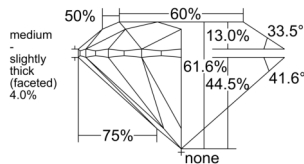

GIA®

FACSIMILE

GIA REPORT

7521114854

Verify this report at GIA.edu

GIA NATURAL DIAMOND DOSSIER®

May 12, 2025
GIA Report Number 7521114854
Shape and Cutting Style ..... Round Brilliant
Measurements ..... 4.56 - 4.59 x 2.82 mm

GRADING RESULTS

Carat Weight ..... 0.36 carat
Color Grade ..... F
Clarity Grade VVS1
Cut Grade ..... Excellent

ADDITIONAL GRADING INFORMATION

Polish ..... Excellent
Symmetry ..... Excellent
Fluorescence ..... Medium Blue
Clarity Characteristics ..... Pinpoint, Surface Graining
Inscription(s): GIA 7521114854

PROPORTIONS

Profile to actual proportions

GRADING SCALES

GIA
COLOR
SCALE

COLORLESS	D
	E
	F
	G
	H
	I
	J
NEAR COLORLESS	K
	L
FANT	M
	N
	O
	P
VERY LIGHT	Q
	R
	S
	T
	U
	V
	W
	X
	Y
LIGHT	Z

GIA
CLARITY
SCALE

	FLAWLESS
	INTERNALLY FLAWLESS
VERY VERY SLIGHTLY INCLUDED	VVS₁
	VVS₂
VERY SLIGHTLY INCLUDED	VS₁
	VS₂
SLIGHTLY INCLUDED	SI₁
	SI₂
	I₁
	I₂
INCLUDED	I₃

GIA
CUT
SCALE

	EXCELLENT
	VERY GOOD
	GOOD
	FAIR
	POOR