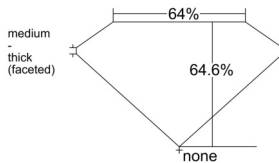

GIA®

FACSIMILE

GIA REPORT 7521138501

Verify this report at GIA.edu

GIA NATURAL DIAMOND DOSSIER®

May 13, 2025
GIA Report Number 7521138501
Shape and Cutting Style ..... Cushion Modified Brilliant
Measurements ..... 4.70 x 4.43 x 2.86 mm

GRADING RESULTS

Carat Weight ..... 0.51 carat
Color Grade ..... G
Clarity Grade VS2

ADDITIONAL GRADING INFORMATION

Polish ..... Excellent
Symmetry ..... Excellent
Fluorescence ..... None
Clarity Characteristics ..... Crystal, Cloud
Inscription(s): GIA 7521138501

PROPORTIONS

Profile not to actual proportions

GRADING SCALES

GIA COLOR SCALE		GIA CLARITY SCALE			
COLORLESS	D	VERY VERY SLIGHTLY INCLUDED	FLAWLESS		
	E		INTERNALLY FLAWLESS		
	F	VERY SLIGHTLY INCLUDED	VVS₁		
	G		VVS₂		
	H		VS₁		
	NEAR COLORLESS	I	SLIGHTLY INCLUDED	VS₂	
		J		SI₁	
		FAINT	K	INCLUDED	SI₂
			L		I₁
			M		I₂
VERT LIGHT			N	INCLUDED	I₃
	O				
	P				
	Q				
LIGHT	R				
	S				
	T				
	U				
	V				
	Z