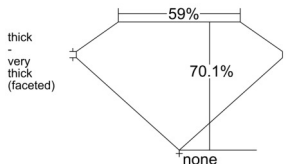

GIA®

FACSIMILE

GIA REPORT 7521142221

Verify this report at GIA.edu

GIA NATURAL DIAMOND DOSSIER®

May 19, 2025
GIA Report Number 7521142221
Shape and Cutting Style ..... Cushion Modified Brilliant
Measurements ..... 4.98 x 4.73 x 3.32 mm

GRADING RESULTS

Carat Weight ..... 0.70 carat
Color Grade I
Clarity Grade VS2

ADDITIONAL GRADING INFORMATION

Polish ..... Excellent
Symmetry ..... Excellent
Fluorescence ..... Strong Blue
Clarity Characteristics ..... Crystal, Cloud
Inscription(s): GIA 7521142221

PROPORTIONS

Profile not to actual proportions

GRADING SCALES

GIA COLOR SCALE		GIA CLARITY SCALE	
COLORLESS	D	VERY VERY SLIGHTLY INCLUDED	FLAWLESS
	E		INTERNALLY FLAWLESS
	F		VVS₁
	G		VVS₂
	H		VS₁
	I		VS₂
	J		SI₁
	K		SI₂
	L		I₁
	M		I₂
NEAR COLORLESS	N	SLIGHTLY INCLUDED	I₃
	O		
	P		
	Q		
FAINT	R	INCLUDED	
	S		
	T		
	U		
VERY LIGHT	V		
	W		
	X		
	Y		
LIGHT	Z