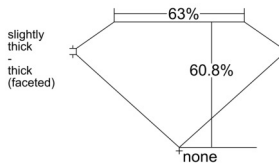

GIA®

FACSIMILE

GIA REPORT 7521154239

Verify this report at GIA.edu

GIA NATURAL DIAMOND DOSSIER®

May 15, 2025
GIA Report Number 7521154239
Shape and Cutting Style ..... Pear Brilliant
Measurements ..... 6.96 x 4.65 x 2.83 mm

GRADING RESULTS

Carat Weight ..... 0.55 carat
Color Grade ..... G
Clarity Grade SI1

ADDITIONAL GRADING INFORMATION

Polish ..... Excellent
Symmetry ..... Excellent
Fluorescence ..... None
Clarity Characteristics ..... Crystal, Cloud
Inscription(s): GIA 7521154239

PROPORTIONS

Profile not to actual proportions

GRADING SCALES

GIA COLOR SCALE		GIA CLARITY SCALE			
COLORLESS	D	VERY VERY SLIGHTLY INCLUDED	FLAWLESS		
	E		INTERNALLY FLAWLESS		
	F		VVS₁		
	NEAR COLORLESS	G	VVS₂		
		H	VERY SLIGHTLY INCLUDED	VS₁	
		I		VS₂	
		FAINT	J	SLIGHTLY INCLUDED	SI₁
	K		SI₂		
	L		INCLUDED		I₁
	M			I₂	
N	I₃				
VERT LIGHT	O				
	P				
	Q				
LIGHT	R				
	S				
	T				
	U				
	V				
	W				
	X				
	Y				
	Z