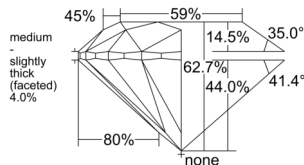

GIA®

FACSIMILE

GIA REPORT 7521217281

Verify this report at GIA.edu

GIA NATURAL DIAMOND DOSSIER®

May 21, 2025
GIA Report Number 7521217281
Shape and Cutting Style ..... Round Brilliant
Measurements ..... 5.15 - 5.18 x 3.24 mm

GRADING RESULTS

Carat Weight ..... 0.53 carat
Color Grade ..... K
Clarity Grade VS1
Cut Grade ..... Excellent

ADDITIONAL GRADING INFORMATION

Polish ..... Excellent
Symmetry ..... Excellent
Fluorescence ..... Faint
Clarity Characteristics..... Crystal, Cloud, Pinpoint
Inscription(s): GIA 7521217281

PROPORTIONS

Profile to actual proportions