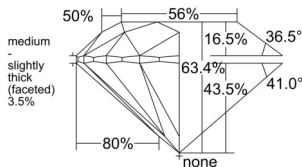

GIA®

FACSIMILE

GIA REPORT 7521270340

Verify this report at GIA.edu

GIA NATURAL DIAMOND DOSSIER®

May 24, 2025
GIA Report Number 7521270340
Shape and Cutting Style ..... Round Brilliant
Measurements ..... 4.86 - 4.92 x 3.10 mm

GRADING RESULTS

Carat Weight ..... 0.46 carat
Color Grade ..... H
Clarity Grade S11
Cut Grade ..... Excellent

ADDITIONAL GRADING INFORMATION

Polish ..... Excellent
Symmetry ..... Very Good
Fluorescence ..... None
Clarity Characteristics..... Crystal, Feather
Inscription(s): GIA 7521270340

PROPORTIONS

GRADING SCALES

GIA COLOR SCALE	GIA CLARITY SCALE	GIA CUT SCALE
COLOURLESS	FLAWLESS	EXCELLENT
D	INTERNALLY FLAWLESS	
E	VVS₁	VERY GOOD
F		
G	VS₁	GOOD
H		
I	SI₁	FAIR
J		
K	I₁	POOR
L		
M	I₂	
N		
O	I₃	
P		
Q		
R		
S		
T		
U		
V		
W		
X		
Y		
Z