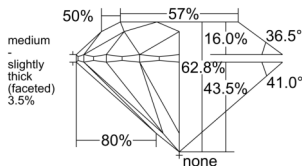

GIA®

FACSIMILE

GIA REPORT 7521309706

Verify this report at GIA.edu

GIA NATURAL DIAMOND DOSSIER®

June 02, 2025
GIA Report Number 7521309706
Shape and Cutting Style ..... Round Brilliant
Measurements ..... 4.73 - 4.75 x 2.98 mm

GRADING RESULTS

Carat Weight ..... 0.41 carat
Color Grade ..... E
Clarity Grade VVS1
Cut Grade ..... Excellent

ADDITIONAL GRADING INFORMATION

Polish ..... Excellent
Symmetry ..... Excellent
Fluorescence ..... Medium Blue
Clarity Characteristics..... Needle, Pinpoint
Inscription(s): GIA 7521309706

PROPORTIONS

Profile to actual proportions