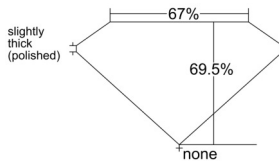

GIA®

FACSIMILE

GIA REPORT 7521371684

Verify this report at GIA.edu

GIA NATURAL DIAMOND DOSSIER®

June 05, 2025
GIA Report Number 7521371684
Shape and Cutting Style ..... Emerald Cut
Measurements ..... 5.86 x 4.15 x 2.89 mm

GRADING RESULTS

Carat Weight ..... 0.70 carat
Color Grade ..... D
Clarity Grade VS1

ADDITIONAL GRADING INFORMATION

Polish ..... Excellent
Symmetry ..... Excellent
Fluorescence ..... None
Clarity Characteristics..... Crystal, Needle, Pinpoint
Inscription(s): GIA 7521371684

PROPORTIONS

Profile not to actual proportions

GRADING SCALES

GIA COLOR SCALE		GIA CLARITY SCALE			
COLORLESS	D	VERY VERY SLIGHTLY INCLUDED	FLAWLESS		
	E		INTERNALLY FLAWLESS		
	F	VERY SLIGHTLY INCLUDED	VVS₁		
	G		VVS₂		
	H		VS₁		
	NEAR COLORLESS	I	SLIGHTLY INCLUDED	VS₂	
		J		SI₁	
		FAINT	K	INCLUDED	SI₂
			L		I₁
			M		I₂
VERT LIGHT			N	INCLUDED	I₃
			O		
			P		
	Q				
LIGHT	R				
	S				
	T				
	U				
	V				
	Z