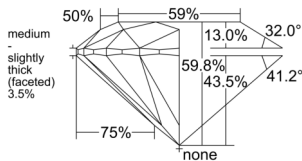

GIA®

FACSIMILE

GIA REPORT 7521376592

Verify this report at GIA.edu

GIA NATURAL DIAMOND DOSSIER®

June 07, 2025
GIA Report Number 7521376592
Shape and Cutting Style ..... Round Brilliant
Measurements ..... 5.14 - 5.18 x 3.09 mm

GRADING RESULTS

Carat Weight ..... 0.50 carat
Color Grade ..... D
Clarity Grade S11
Cut Grade ..... Excellent

ADDITIONAL GRADING INFORMATION

Polish ..... Excellent
Symmetry ..... Excellent
Fluorescence ..... None
Clarity Characteristics ..... Feather, Crystal, Cloud
Inspection(s): GIA 7521376592

PROPORTIONS

Profile to actual proportions

GRADING SCALES

GIA COLOR SCALE	GIA CLARITY SCALE	GIA CUT SCALE	
D	FLAWLESS	EXCELLENT	
E	INTERNALLY FLAWLESS		
F		VVS₁	VERY GOOD
G	VVS₂		
H	VS₁	GOOD	
I	VS₂		
J	S1₁	FAIR	
K	S1₂		
L	I₁	POOR	
M	I₂		
N	I₃		
O			
P			
Q			
R			
S			
T			
U			
V			
W			
X			
Y			
Z