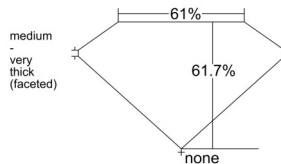

GIA®

FACSIMILE

GIA REPORT

7521394466

Verify this report at GIA.edu

GIA NATURAL DIAMOND DOSSIER®

June 05, 2025
GIA Report Number 7521394466
Shape and Cutting Style ..... Oval Brilliant
Measurements ..... 6.64 x 5.12 x 3.16 mm

GRADING RESULTS

Carat Weight ..... 0.70 carat
Color Grade ..... G
Clarity Grade SI1

ADDITIONAL GRADING INFORMATION

Polish ..... Excellent
Symmetry ..... Very Good
Fluorescence ..... None
Clarity Characteristics ..... Feather, Crystal
Inscription(s): GIA 7521394466

PROPORTIONS

Profile not to actual proportions

GRADING SCALES

GIA COLOR SCALE		GIA CLARITY SCALE			
COLORLESS	D	VERY VERY SLIGHTLY INCLUDED	FLAWLESS		
	E		INTERNALLY FLAWLESS		
	F	VERY SLIGHTLY INCLUDED	VVS₁		
	G		VVS₂		
	H		VS₁		
	NEAR COLORLESS	I	SLIGHTLY INCLUDED	VS₂	
		J		SI₁	
		FAINT	K	INCLUDED	SI₂
			L		I₁
			M		I₂
VERT LIGHT	N	LIGHT	I₃		
	O				
	P				
	Q				
	R				
	S				
LIGHT	T				
	U				
	V				
	W				
	X				
Y					
Z