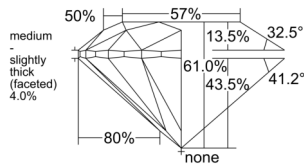

GIA®

FACSIMILE

GIA REPORT 7521394572

Verify this report at gia.edu

GIA NATURAL DIAMOND DOSSIER®

June 05, 2025
GIA Report Number 7521394572
Shape and Cutting Style ..... Round Brilliant
Measurements ..... 5.02 - 5.05 x 3.07 mm

GRADING RESULTS

Carat Weight ..... 0.47 carat
Color Grade ..... D
Clarity Grade VS1
Cut Grade ..... Excellent

ADDITIONAL GRADING INFORMATION

Polish ..... Excellent
Symmetry ..... Excellent
Fluorescence ..... None
Clarity Characteristics ..... Feather, Needle, Pinpoint
Inscription(s): GIA 7521394572

PROPORTIONS

Profile to actual proportions

GRADING SCALES

GIA COLOR SCALE

COLORLESS	D
	E
	F
	G
	H
	I
	J
NEAR COLORLESS	K
	L
	M
	N
	O
	P
	Q
	R
	S
	T
	U
	V
	W
	X
	Y
LIGHT	Z

GIA CLARITY SCALE

FLAWLESS	INTERNAL FLAWLESS	
		FLAWLESS
VERY VERY SLIGHTLY INCLUDED	VVS₁	
	VVS₂	
VERY SLIGHTLY INCLUDED	VS₁	
	VS₂	
SLIGHTLY INCLUDED	SI₁	
	SI₂	
INCLUDED	I₁	
	I₂	
	I₃	

GIA CUT SCALE

EXCELLENT
VERY GOOD
GOOD
FAIR
POOR